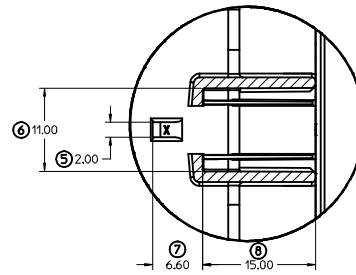

SHEET DESCRIPTION

BLADE SEALED ASSEMBLY

CHARTED DIMENSIONS

DESCRIPTION	DIMENSIONS				
	A	B	C	D	E
2X2	15.54	1.75	24.40	54.45	22.23
2X3 STANDARD	19.04	3.50	26.21	54.45	22.23
2X3 LENGTHENED	19.04	3.50	26.21	56.45	22.23
2X4	22.54	1.75	27.21	54.45	22.23
2X6	29.54	1.75	32.27	54.45	22.23
2X8	36.54	1.75	38.88	54.45	22.23
2X10	43.64	1.75	45.65	54.45	22.05

OPTIONAL LASER MARKING ON THIS SURFACE SEE NOTE 3g.

Partial U-U
SCALE 3:1