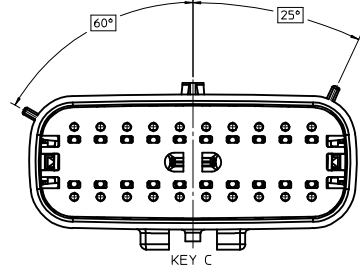

SHEET DESCRIPTION
KEY CONFIGURATIONS CONT.

2X6

2X8

2X10

ENTER DESCRIPTION EC NO: UAU2017-0031 DRAWING NO: 2016/08/16 CHKD: APPR:KDEKOSKI 2016/09/01	QUALITY SYMBOLS ∇=0 ∇=0 ∇=0	GENERAL TOLERANCES (UNLESS SPECIFIED)		DIMENSION STYLE MM ONLY		SCALE 3:1	DESIGN UNITS METRIC	THIRD ANGLE PROJECTION
		4 PLACES ± --- ± --- 3 PLACES ± --- ± --- 2 PLACES ± 0.10 ± --- 1 PLACE ± 0.2 ± --- 0 PLACE ± --- ± ---	mm INCH ± --- ± --- ± 0.10 ± --- ± 0.2 ± --- ± --- ± ---	DRAWN BY APPROFITT	DATE 2014/04/28	TITLE MX150 BLADE DUAL ROW SEALED ASSEMBLY MAT SEAL		DOCUMENT NO. SD-33482-0001
ANGULAR ± 1 ° DRAFT WHERE APPLICABLE MUST REMAIN WITHIN DIMENSIONS		SEE NOTE 2a.		THIS DRAWING CONTAINS INFORMATION THAT IS PROPRIETARY TO MOLEX INCORPORATED AND SHOULD NOT BE USED WITHOUT WRITTEN PERMISSION				

SHEET DESCRIPTION

BLADE SEALED ASSEMBLY

CHARTED DIMENSIONS

DESCRIPTION	DIMENSIONS				
	A	B	C	D	E
2X2	15.54	1.75	24.40	54.45	22.23
2X3 STANDARD	19.04	3.50	26.21	54.45	22.23
2X3 LENGTHENED	19.04	3.50	26.21	56.45	22.23
2X4	22.54	1.75	27.21	54.45	22.23
2X6	29.54	1.75	32.27	54.45	22.23
2X8	36.54	1.75	38.88	54.45	22.23
2X10	43.64	1.75	45.65	54.45	22.05