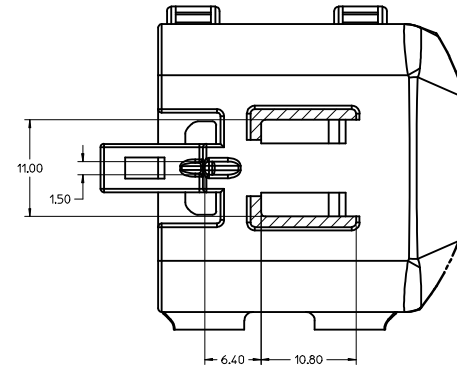

2X3

2X4

2X6

ENTER DESCRIPTION EC NO: UAU2017-0031 DRAWING: 104 CHKD: APPR: KOEKOski REV:	2016/08/16 2016/09/01	QUALITY SYMBOLS	GENERAL TOLERANCES (UNLESS SPECIFIED)	DIMENSION STYLE MM ONLY	SCALE 4:1	DESIGN UNITS METRIC	THIRD ANGLE PROJECTION
	▽=0	4 PLACES ± --- ± ---	mm INCH	DRAWN BY DATE APPROFIT 2014/04/28	TITLE MX150 BLADE DUAL ROW SEALED ASSEMBLY MAT SEAL molex	DOCUMENT NO. SD-33482-0001	SHEET NO. 7 OF 9
	▽=0	3 PLACES ± --- ± ---	APPROVED BY DATE KBORUSZEWSKI 2014/04/29				
	▽=0	2 PLACES ± 0.10 ± ---	MATERIAL NO. SEE NOTE 2a.				
▽=0	1 PLACE ± 0.2 ± ---	0 PLACE ± --- ± ---	ANGULAR ± 1 °				
DRAFT WHERE APPLICABLE MUST REMAIN WITHIN DIMENSIONS			THIS DRAWING CONTAINS INFORMATION THAT IS PROPRIETARY TO MOLEX INCORPORATED AND SHOULD NOT BE USED WITHOUT WRITTEN PERMISSION				

SHEET DESCRIPTION

BACKSHELL

Partial Z-Z
SCALE 35:1

ENTER DESCRIPTION EC NO: UAU2017-0031 DRAWING: 104 CHKD: APPR: KDKOSKI 2016/08/16 2016/09/01	QUALITY SYMBOLS ∇=0 ∇=0 ∇=0	GENERAL TOLERANCES (UNLESS SPECIFIED)		DIMENSION STYLE MM ONLY		SCALE 3.5:1	DESIGN UNITS METRIC	THIRD ANGLE PROJECTION		
		4 PLACES ± --- ± ---	3 PLACES ± --- ± ---	2 PLACES ± 0.10 ± ---	1 PLACE ± 0.2 ± ---	0 PLACE ± --- ± ---	DRAWN BY DATE APPROFFITT 2014/04/28	TITLE MX150 BLADE DUAL ROW SEALED ASSEMBLY MAT SEAL		
		ANGULAR ± 1 °		DRAFT WHERE APPLICABLE MUST REMAIN WITHIN DIMENSIONS		MATERIAL NO. SEE NOTE 2a.	CHECKED BY DATE KBORUSZEWSKI 2014/04/29	DOCUMENT NO. SD-33482-0001		
		SHEET NO. 8 OF 9		THIS DRAWING CONTAINS INFORMATION THAT IS PROPRIETARY TO MOLEX INCORPORATED AND SHOULD NOT BE USED WITHOUT WRITTEN PERMISSION						