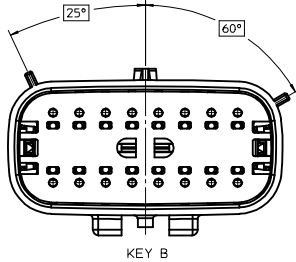

SHEET DESCRIPTION
KEY CONFIGURATIONS

2X2

KEY A

KEY B

KEY C

KEY D

2X3

KEY A

KEY B

KEY C

KEY D

2X4

KEY A

KEY B

KEY C

KEY D

SHEET DESCRIPTION
KEY CONFIGURATIONS CONT.

2X6

2X8

2X10

ENTER DESCRIPTION EC NO: UAU2017-0031 DRAWING NO: 2016/08/16 CHKD: APPR:KDEKOSKI 2016/09/01	QUALITY SYMBOLS ∇=0 ∇=0 ∇=0	GENERAL TOLERANCES (UNLESS SPECIFIED)		DIMENSION STYLE MM ONLY		SCALE 3:1	DESIGN UNITS METRIC	THIRD ANGLE PROJECTION
		4 PLACES ± --- ± --- 3 PLACES ± --- ± --- 2 PLACES ± 0.10 ± --- 1 PLACE ± 0.2 ± --- 0 PLACE ± --- ± ---	mm INCH ± --- ± --- ± 0.10 ± --- ± 0.2 ± --- ± --- ± ---	DRAWN BY APPROFITT	DATE 2014/04/28	TITLE MX150 BLADE DUAL ROW SEALED ASSEMBLY MAT SEAL		DOCUMENT NO. SD-33482-0001
ANGULAR ± 1 ° DRAFT WHERE APPLICABLE MUST REMAIN WITHIN DIMENSIONS		SEE NOTE 2a.		THIS DRAWING CONTAINS INFORMATION THAT IS PROPRIETARY TO MOLEX INCORPORATED AND SHOULD NOT BE USED WITHOUT WRITTEN PERMISSION				