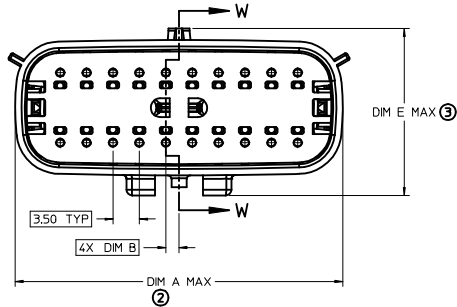

SHEET DESCRIPTION

BLADE SEALED ASSEMBLY

CHARTED DIMENSIONS

DESCRIPTION	DIMENSIONS				
	A	B	C	D	E
2X2	15.54	1.75	24.40	54.45	22.23
2X3 STANDARD	19.04	3.50	26.21	54.45	22.23
2X3 LENGTHENED	19.04	3.50	26.21	56.45	22.23
2X4	22.54	1.75	27.21	54.45	22.23
2X6	29.54	1.75	32.27	54.45	22.23
2X8	36.54	1.75	38.88	54.45	22.23
2X10	43.64	1.75	45.65	54.45	22.05

OPTIONAL LASER MARKING ON THIS SURFACE SEE NOTE 3g.

Partial U-U
SCALE 3:1