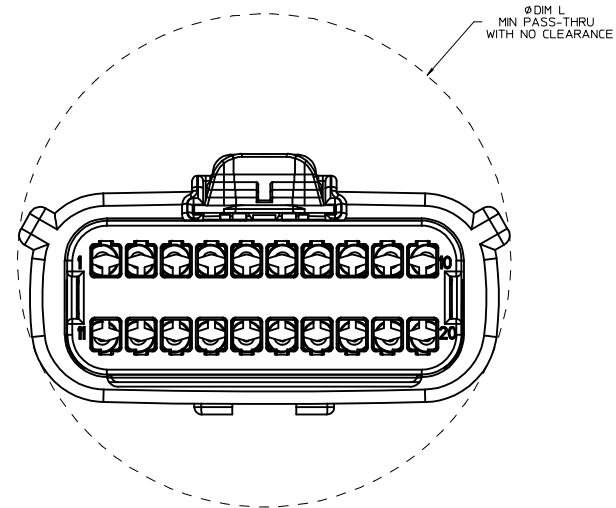

SHEET DESCRIPTION

SYSTEM PACKAGING

CHARTED DIMENSIONS

CKT	BLADE CONFIGURATION	RECEPTACLE CONFIGURATION	DIMENSIONS	
			K	L
2X2	STANDARD	W/O CLIPSLOT	72.78	28.00
		W/ CLIPSLOT	72.78	28.50
		LENGTHENED	77.21	28.00
2X3	STANDARD	W/O CLIPSLOT	72.78	28.00
		W/ CLIPSLOT	72.78	30.50
		LENGTHENED	74.79	30.50
2X4	STANDARD	W/O CLIPSLOT	72.78	29.50
		W/ CLIPSLOT	72.78	31.50
2X6	STANDARD	W/O CLIPSLOT	72.79	35.58
		W/ CLIPSLOT	72.79	35.58
2X8	STANDARD	W/O CLIPSLOT	72.67	42.25
		W/ CLIPSLOT	72.67	42.25
2X10	STANDARD	STANDARD	72.78	49.05

ENTER DESCRIPTION EC NO: UA02017-0031 DRAWING: 104 CHKD: APPR:KDEKOSKI 2016/08/16 2016/09/01	QUALITY SYMBOLS	GENERAL TOLERANCES (UNLESS SPECIFIED)		DIMENSION STYLE	SCALE	DESIGN UNITS	THIRD ANGLE PROJECTION	
	▽=0	mm	INCH	MM ONLY	4:1	METRIC	☐	
	▽=0	4 PLACES ± --- ± ---	APPROFIT	DATE	TITLE			
	▽=0	3 PLACES ± --- ± ---	2014/04/28	MX150 BLADE DUAL ROW SEALED ASSEMBLY MAT SEAL				
▽=0	2 PLACES ± 0.10 ± ---	KBORUSZEWSKI	DATE	DOCUMENT NO.			SHEET NO.	
▽=0	1 PLACE ± 0.2 ± ---	2014/04/29	SD-33482-0001			6 OF 9		
▽=0	0 PLACE ± --- ± ---	APPROVED BY	DATE	MATERIAL NO.				
		VKOSHY	2014/05/14	SEE NOTE 2a.				
		ANGULAR ± 1 °		THIS DRAWING CONTAINS INFORMATION THAT IS PROPRIETARY TO MOLEX INCORPORATED AND SHOULD NOT BE USED WITHOUT WRITTEN PERMISSION				
		DRAFT WHERE APPLICABLE MUST REMAIN WITHIN DIMENSIONS