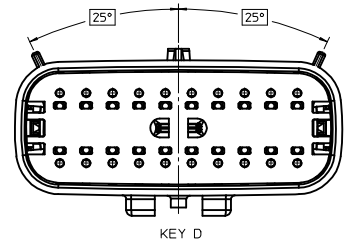

SHEET DESCRIPTION
KEY CONFIGURATIONS CONT.

2X6

2X8

2X10

ENTER DESCRIPTION EC NO: UAU2017-0031 DRAWING NO: 2016/08/16 CHKD: APPR:KDEKOSKI 2016/09/01	QUALITY SYMBOLS ∇=0 ∇=0 ∇=0	GENERAL TOLERANCES (UNLESS SPECIFIED)		DIMENSION STYLE MM ONLY		SCALE 3:1	DESIGN UNITS METRIC	THIRD ANGLE PROJECTION
		4 PLACES ± --- ± --- 3 PLACES ± --- ± --- 2 PLACES ± 0.10 ± --- 1 PLACE ± 0.2 ± --- 0 PLACE ± --- ± ---	mm INCH ± --- ± --- ± 0.10 ± --- ± 0.2 ± --- ± --- ± ---	DRAWN BY APPROFITT	DATE 2014/04/28	TITLE MX150 BLADE DUAL ROW SEALED ASSEMBLY MAT SEAL		DOCUMENT NO. SD-33482-0001
ANGULAR ± 1 ° DRAFT WHERE APPLICABLE MUST REMAIN WITHIN DIMENSIONS		SEE NOTE 2a.		THIS DRAWING CONTAINS INFORMATION THAT IS PROPRIETARY TO MOLEX INCORPORATED AND SHOULD NOT BE USED WITHOUT WRITTEN PERMISSION				

SHEET DESCRIPTION

BLADE SEALED ASSEMBLY

CHARTED DIMENSIONS

DESCRIPTION	DIMENSIONS				
	A	B	C	D	E
2X2	15.54	1.75	24.40	54.45	22.23
2X3 STANDARD	19.04	3.50	26.21	54.45	22.23
2X3 LENGTHENED	19.04	3.50	26.21	56.45	22.23
2X4	22.54	1.75	27.21	54.45	22.23
2X6	29.54	1.75	32.27	54.45	22.23
2X8	36.54	1.75	38.88	54.45	22.23
2X10	43.64	1.75	45.65	54.45	22.05