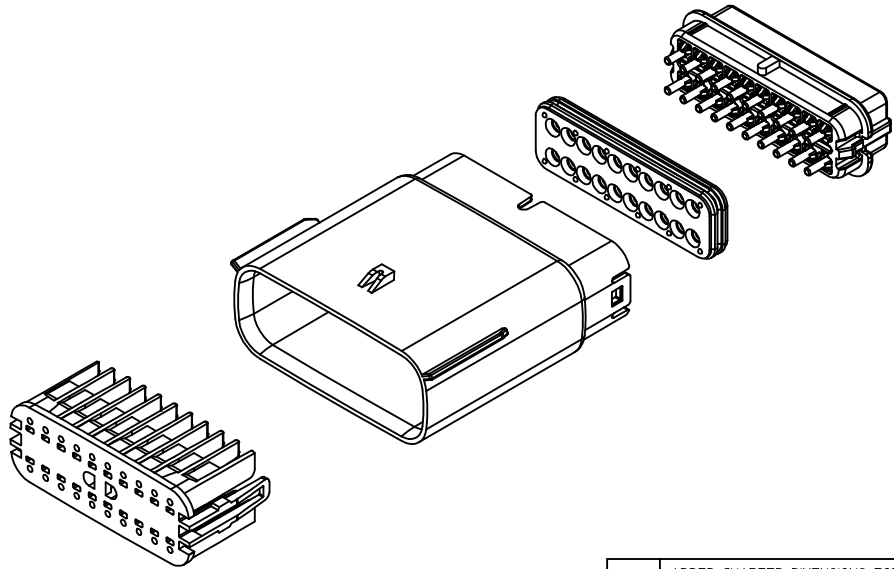

2. DESIGN - MATERIALS:

a. FOR BILL OF MATERIALS SEE:
-STANDARD CONFIGURATION: SD-33482-0002
-UL V0 CONFIGURATION: SD-160084-0002

3. DESIGN - GEOMETRY:

a. THE 3-D CAD DATA IS BASIC (WITHOUT TOLERANCE) AND MASTER FOR THIS PART WITH THE EXCEPTION OF UNDERLINED DIMENSIONS. DIMENSIONAL INFORMATION NOT SHOWN ON THIS DRAWING IS DEFINED BY THE DATA FILE AT ITS LATEST REVISION.

b. GEOMETRIC DIMENSIONS AND TOLERANCES PER ASME Y14.5M-2009

c. EDGES AND UNDIMENSIONED DETAILS PER ISO13715

d. CORNERS SHOWN AS SHARP TO BE R 0.2 MAX.

e. LETTERING SHALL BE 0.15 MAX RAISED IN 0.25 MAX RECESS PAD. THIS INCLUDES RECYCLING CODE, CAVITY ID, VENDOR IDENTIFICATION, AND CUSTOMER MATERIAL NUMBER.

f. VISUAL DEFECTS SHALL MEET COSMETIC STANDARD PS-45499-002 (Class B).

g. LASER MARKING:
1. PART NUMBER
2. DAY OF THE YEAR
3. SHIFT
4. YEAR

FOR ADDITIONAL INFORMATION SEE SECTION 5 UNDER PROCEDURES IN ES-34735-008.

E	ADDED CHARTED DIMENSIONS FOR 2X2, 2X4, 2X6 AND 2X8 WITH CLIP/SLOT
D	MINOR GEOMETRY CHANGE FOR UL V0
C3	ADD 2X4
C2	ADD 2X3
C1	ADD UL V0 CONFIGURATIONS
C	ADD 2X8
B1	ADD 2X6 BACKSHELL INFO
B	ADD 2X6
A	INITIAL RELEASE
REV	REV DESCRIPTION

INSPECTION NUMBER LOG	
LAST NUMBER:	9
ADDED:	
REMOVED:	

ENTER DESCRIPTION EC NO: UA0207-0031 DRWING: 104 CHYD: APPR: KOKOSKI 2016/08/16 2016/09/01	DIMENSION STYLE MM ONLY	DRAWN BY: DATE APPROFF: ITT 2014/04/28	TITLE MX150 BLADE DUAL ROW SEALED ASSEMBLY MAT SEAL
		CHECKED BY: DATE KBORUSZEWSKI 2014/04/29	SCALE 1.5:1
		APPROVED BY: DATE VKOSHY 2014/05/14	DESIGN UNITS METRIC
		MATERIAL NO. SEE NOTE 2a.	THIRD ANGLE PROJECTION
DRAFT WHERE APPLICABLE MUST REMAIN WITHIN DIMENSIONS	ANGULAR ± 1°	DOCUMENT NO. SD-33482-0001	SHEET NO. 1 OF 9
THIS DRAWING CONTAINS INFORMATION THAT IS PROPRIETARY TO MOLEX AND SHOULD NOT BE USED WITHOUT WRITTEN PERMISSION