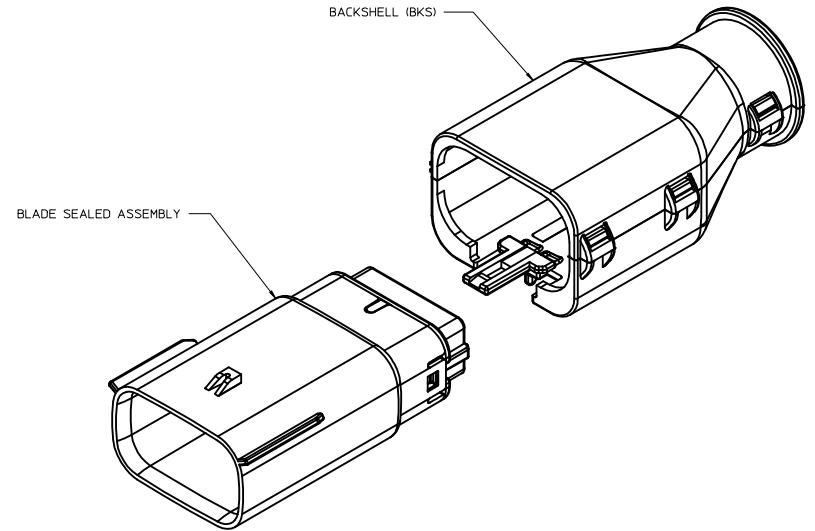

ENTER DESCRIPTION EC NO: UAU2017-0031 DRAWING: 104 CHKD: APPR: KOEKOski REV:	2016/08/16 2016/09/01	QUALITY SYMBOLS	GENERAL TOLERANCES (UNLESS SPECIFIED)	DIMENSION STYLE MM ONLY	SCALE 4:1	DESIGN UNITS METRIC	THIRD ANGLE PROJECTION
	▽=0	4 PLACES ± --- ± ---	mm INCH	DRAWN BY DATE APPROFIT 2014/04/28	TITLE MX150 BLADE DUAL ROW SEALED ASSEMBLY MAT SEAL molex	DOCUMENT NO. SD-33482-0001	SHEET NO. 7 OF 9
	▽=0	3 PLACES ± --- ± ---	APPROVED BY DATE KBORUSZEWSKI 2014/04/29				
	▽=0	2 PLACES ± 0.10 ± ---	MATERIAL NO. SEE NOTE 2a.				
▽=0	1 PLACE ± 0.2 ± ---	0 PLACE ± --- ± ---	ANGULAR ± 1 °				
DRAFT WHERE APPLICABLE MUST REMAIN WITHIN DIMENSIONS			THIS DRAWING CONTAINS INFORMATION THAT IS PROPRIETARY TO MOLEX INCORPORATED AND SHOULD NOT BE USED WITHOUT WRITTEN PERMISSION