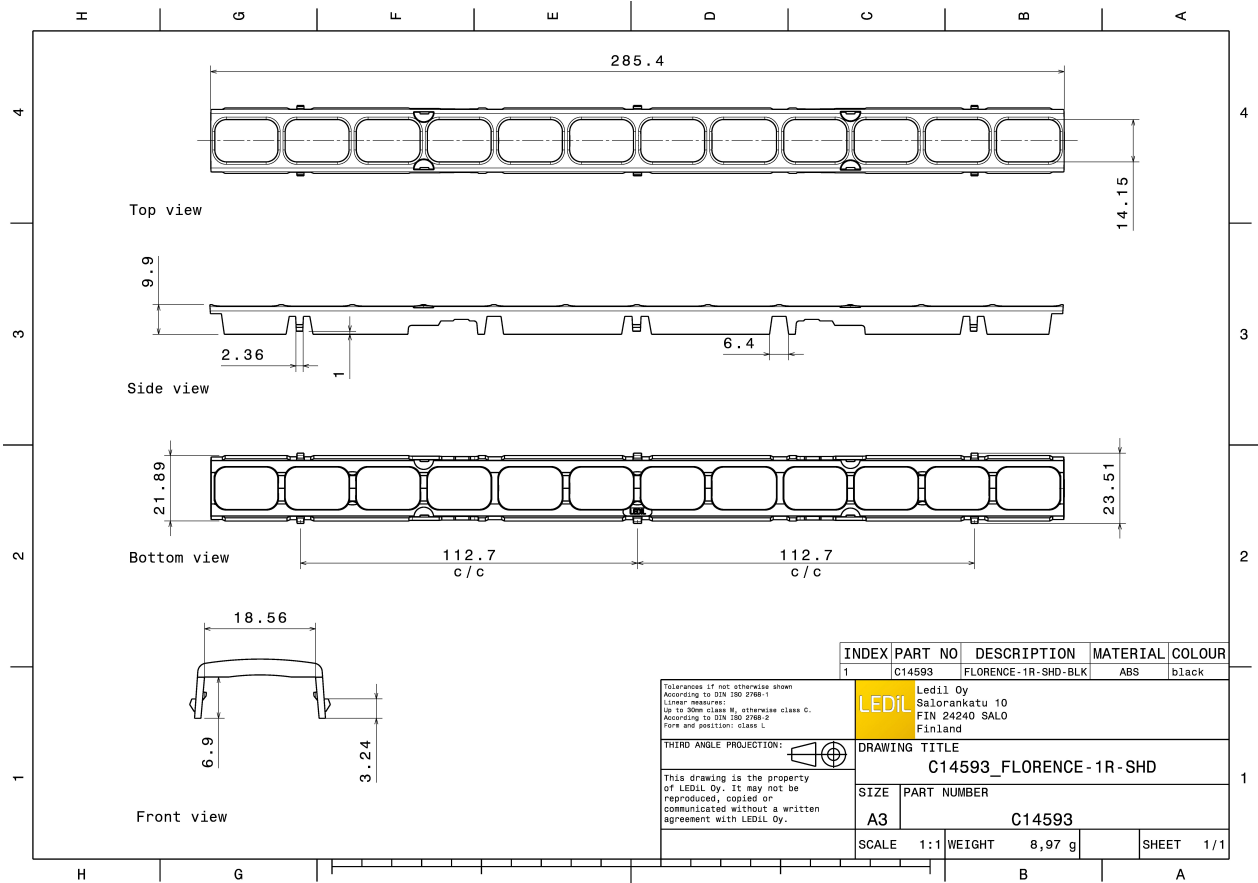

FLORENCE-1R-SHD-BLK

Black glare lowering shade for FLORENCE-1R-Z90 and FLORENCE-1R-Z60 optics

TECHNICAL SPECIFICATIONS:

Dimensions	285.9x23.51 mm
Height	9.9 mm
Fastening	pin
Colour	black
Box size	400 x 300 x 170 mm
Box weight	3.2 kg
Quantity in Box	285 pcs
ROHS compliant	yes ⓘ

MATERIAL SPECIFICATIONS:

Component	Type	Material	Colour
FLORENCE-1R-SHD-BLK	Shade	ABS	black

GENERAL INFORMATION:

NOTE: The typical beam angle will be changed by different color, chip size and chip position tolerance. The typical total beam angle is the full angle measured where the luminous intensity is half of the peak value.