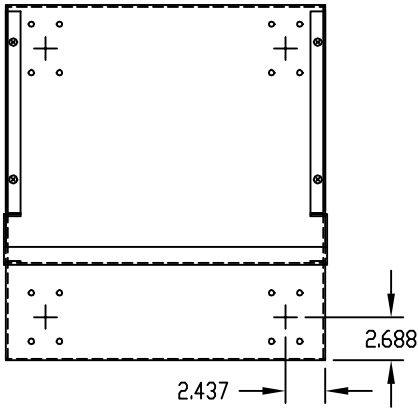

PART NAME

OPEN RELAY RACK

PART No.

RR-1263 TO RR-1366

MATERIAL: 12 GA. STEEL

FINISH: METALLIC GRAY OR BLACK TEXTURE

VERTICAL RAILS ARE TAPPED #10-32 ON E.I.A. UNIVERSAL SPACING, FRONT LEG ONLY.

BASE PIERCED FOR RC-7758 CASTERS.

UNIT SHIPPED UNASSEMBLED.

LOAD RATING: 650 LBS. MAX.

PART No.	A	B
RR-1263	31.500	35.625
RR-1264	66.500	70.625
RR-1363	36.750	40.875
RR-1364	71.750	75.875
RR-1366	77.000	81.125