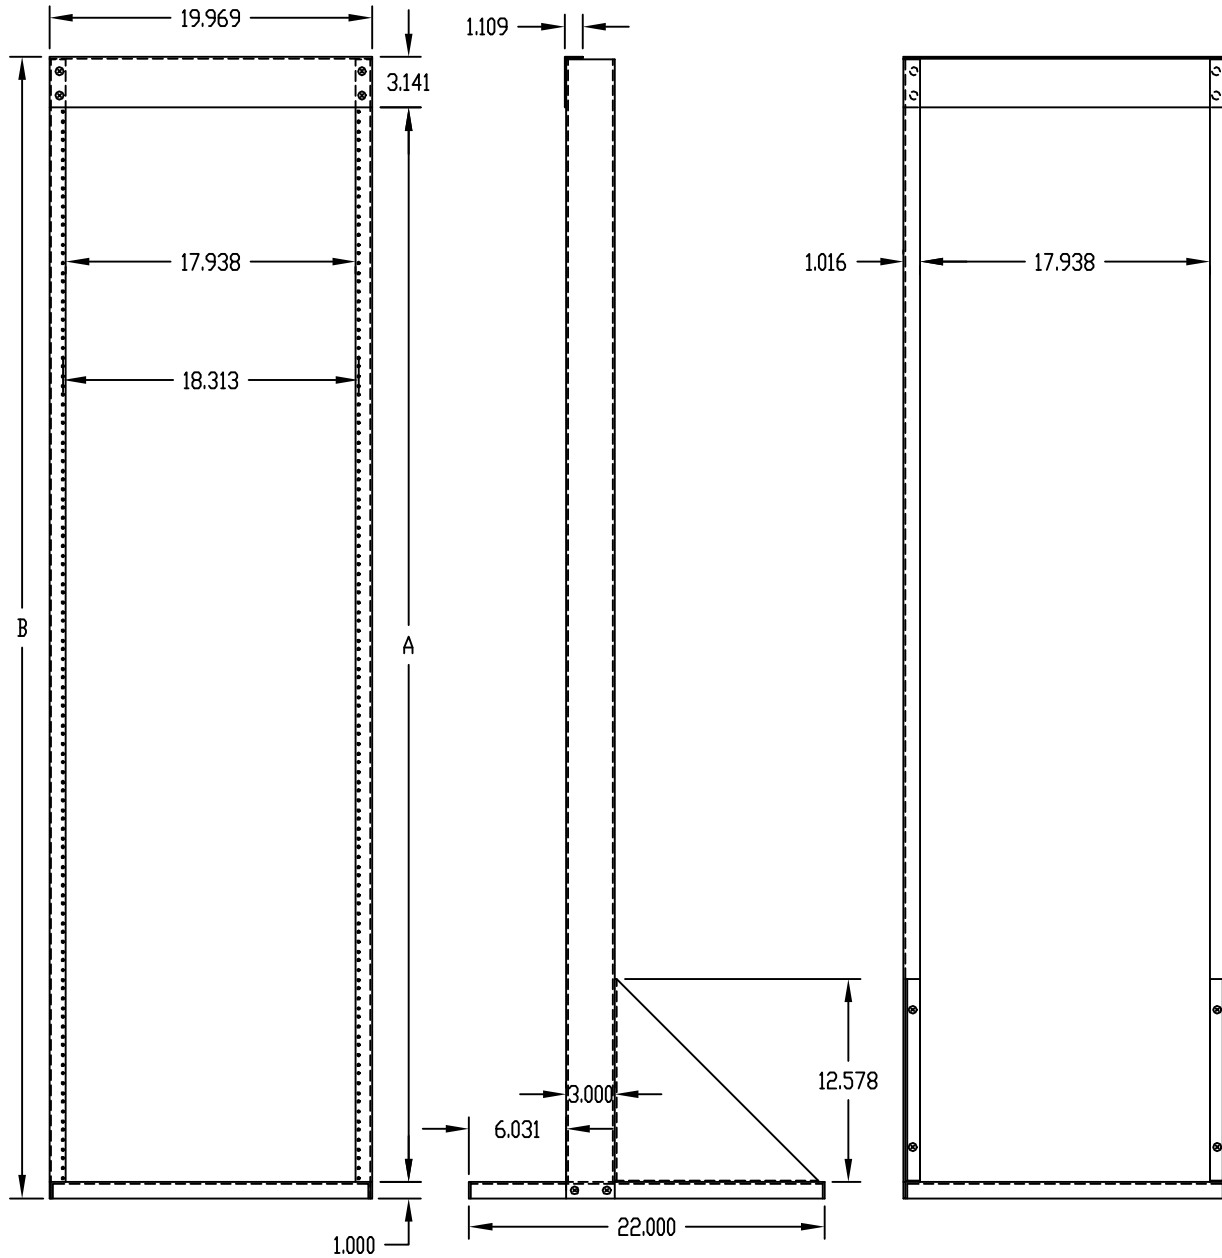

PART NAME

OPEN RELAY RACK

PART No.

RR-1263 TO RR-1366

MATERIAL: 12 GA. STEEL

FINISH: METALLIC GRAY OR BLACK TEXTURE

VERTICAL RAILS ARE TAPPED #10-32 ON E.I.A. UNIVERSAL SPACING, FRONT LEG ONLY.

BASE PIERCED FOR RC-7758 CASTERS.

UNIT SHIPPED UNASSEMBLED.

LOAD RATING: 650 LBS. MAX.

PART No.	A	B
RR-1263	31.500	35.625
RR-1264	66.500	70.625
RR-1363	36.750	40.875
RR-1364	71.750	75.875
RR-1366	77.000	81.125